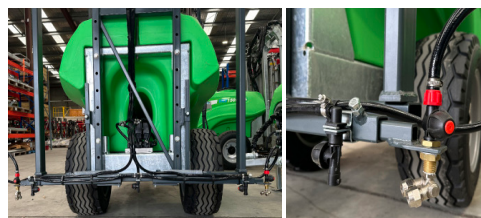

NON-SHROUDED

Distributed by:

TRS Wholesale Limited

9B / 40 Waters Ave, Blenheim 7201, New Zealand

Postal Address : PO Box 162, Blenheim 7240, New Zealand

Telephone : +64 3 572 5150

Email: sales@trswholesale.co.nz | trsequipment.co.nz

Your local dealer: